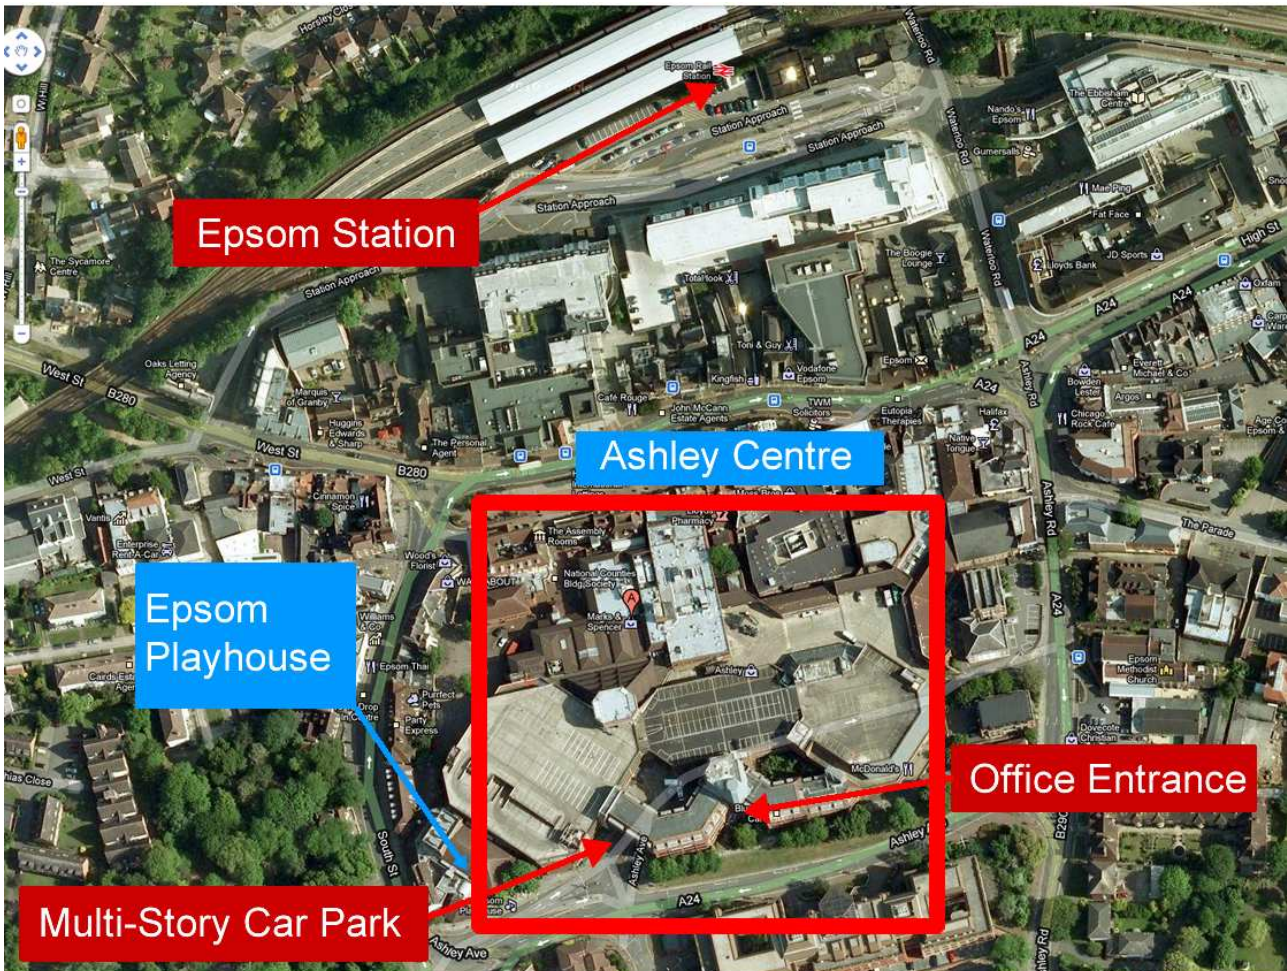

Subject: Getting to the London Web Factory

By Train

Our offices are 5 minutes from Epsom Station. Leave the station and walk into the Ashley Centre. Follow the instructions below: "From Within the Ashley Centre".

By Car (High Sided Vehicles See Later)

1. Drive to the centre of Epsom
2. Follow the signs for Epsom Playhouse
3. Park in the multi-story car park
4. Go into the Ashley Centre and follow the instructions "From Within the Ashley Centre".

From Within the Ashley Centre

Look for signs for Epsom Playhouse.

1. Walk out of the Ashley Centre as if going to Epsom Playhouse
2. Look for a revolving door 50 meters on the left.
3. A receptionist will greet you there

High Sided Vehicles

Unfortunately the Ashley Centre multi-storey car park has a 1.8 meter height restriction. Therefore please use the Upper High car park instead. Allow 10 minutes to walk from the car park to our offices.